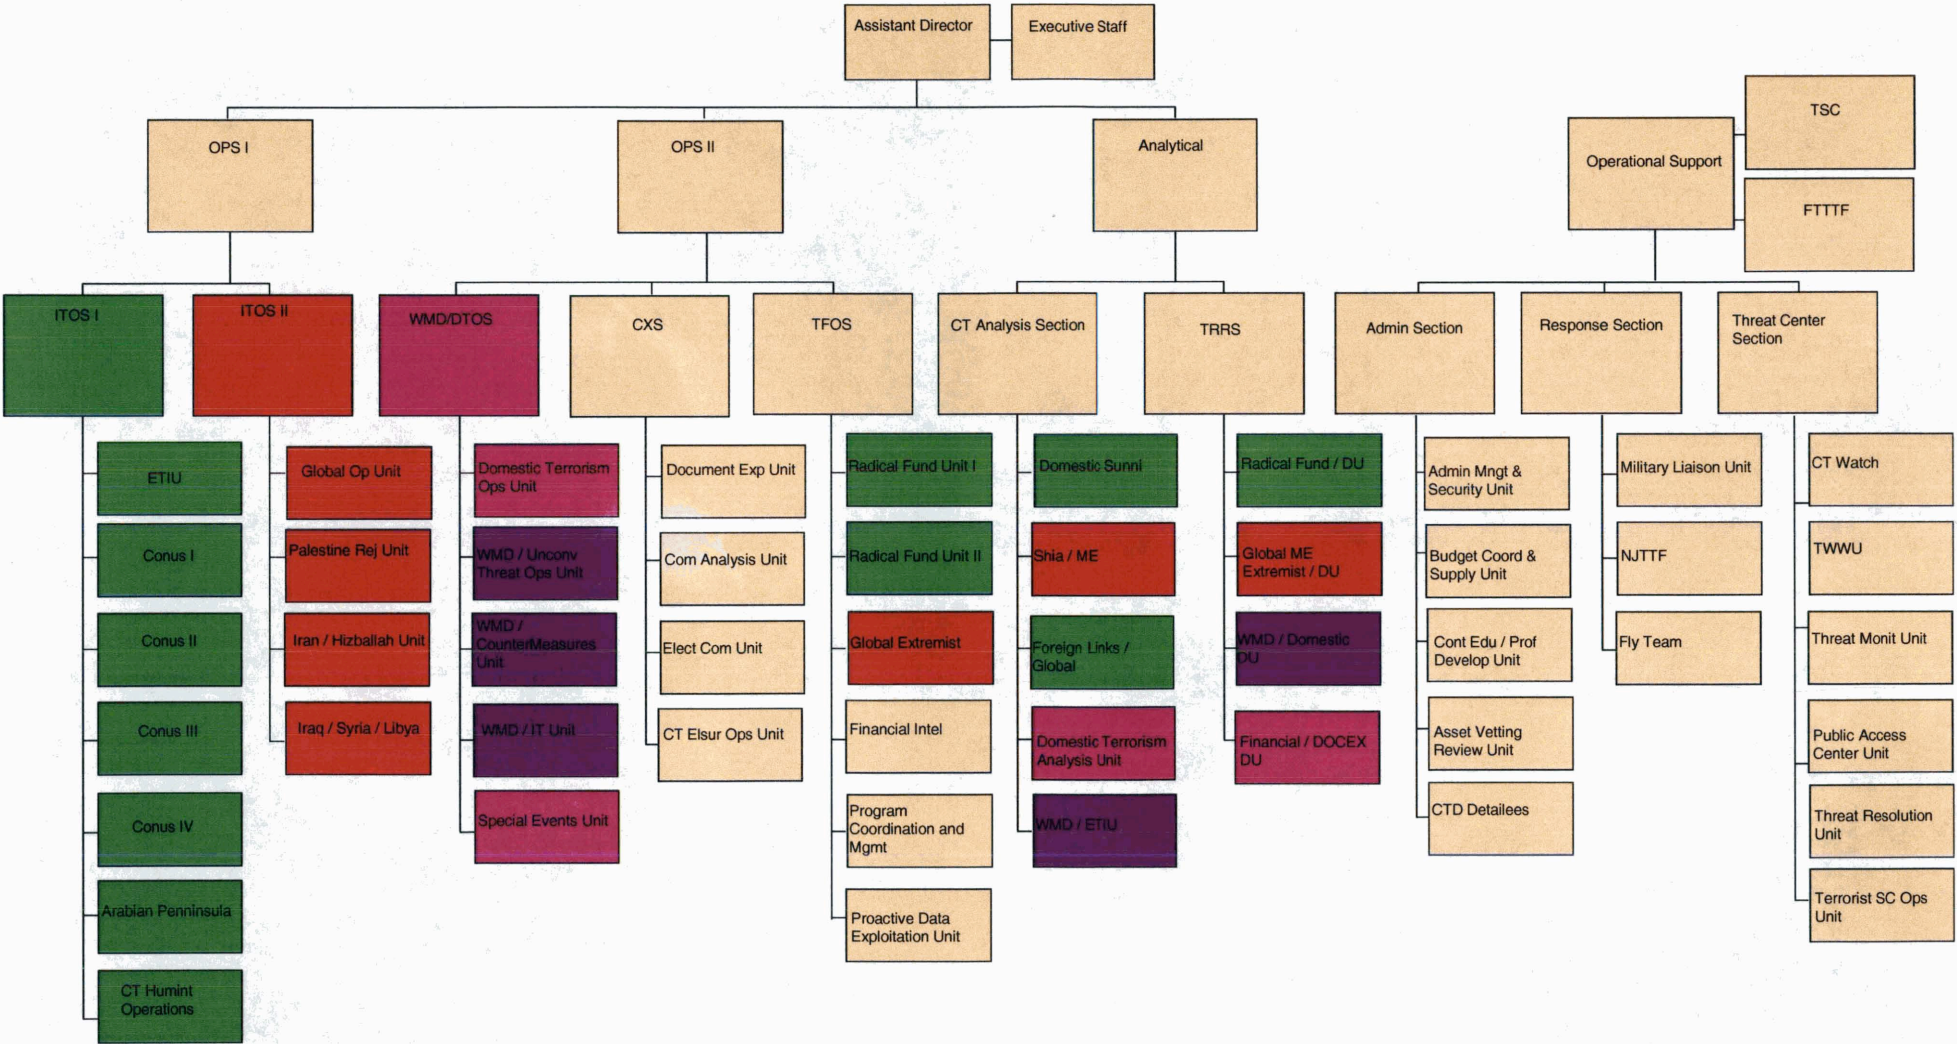

COUNTERTERRORISM DIVISION

Stand Alone
 RFU Team
 Domestic Team
 Global Extremist
 WMD